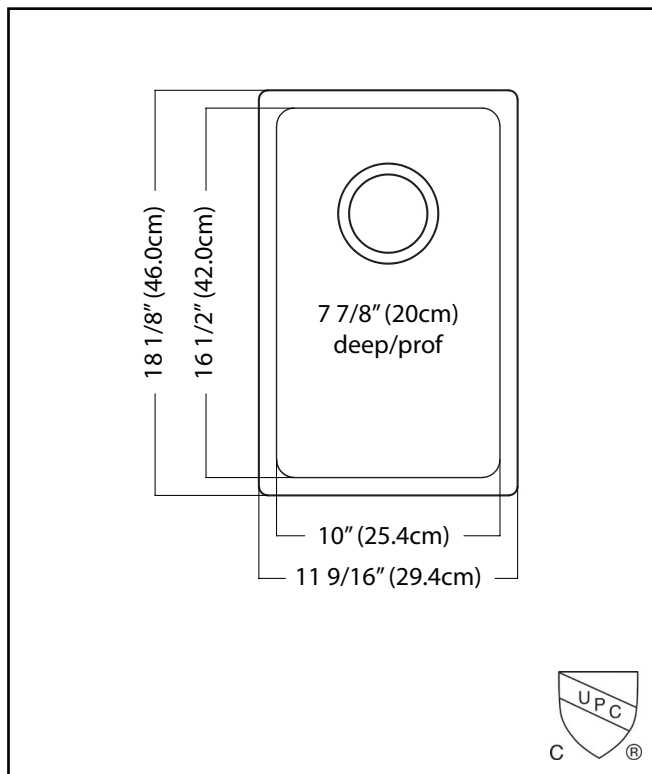

KINDRED

Brookmore
Undermount

BROOKMORE

SINGLE BOWL 18 GAUGE UNDERMOUNT

MODEL: BSU1812-8N

- ✓ **Quality Beyond Material:** Designed with 18 gauge quality stainless steel with exceptional resistance to staining and corrosion.
- ✓ **Beautiful Finish:** We didn't sacrifice aesthetics for durability. Our satin finish takes minimal care to maintain, making life easier.
- ✓ **Rear Drain Placement:** The rear drain maximizes the usable bottom surface of the bowl while also creating extra cabinet space beneath the sink.
- ✓ **Remarkably Quiet:** Sound dampening system goes to work to reduce the noise caused by a garbage disposal or running water.

TECHNICAL FEATURES

OVERALL SINK SIZE (OD)	18 1/8" FB x 11 9/16" LR
BOWL SIZE (ID)	16 1/2" FB x 10" LR
BOWL DEPTH	7 7/8" DP
MINIMUM CABINET SIZE	18"
MATERIAL	18 Gauge
BOWL CORNER RADIUS	20 mm
STAINLESS STEEL FINISH	Satin
DRAIN HOLE LOCATION	Rear
INSTALLATION TYPE	Undermount
SOUND COATING	Sound pads
WARRANTY	Limited Lifetime
COUNTRY OF ORIGIN	China